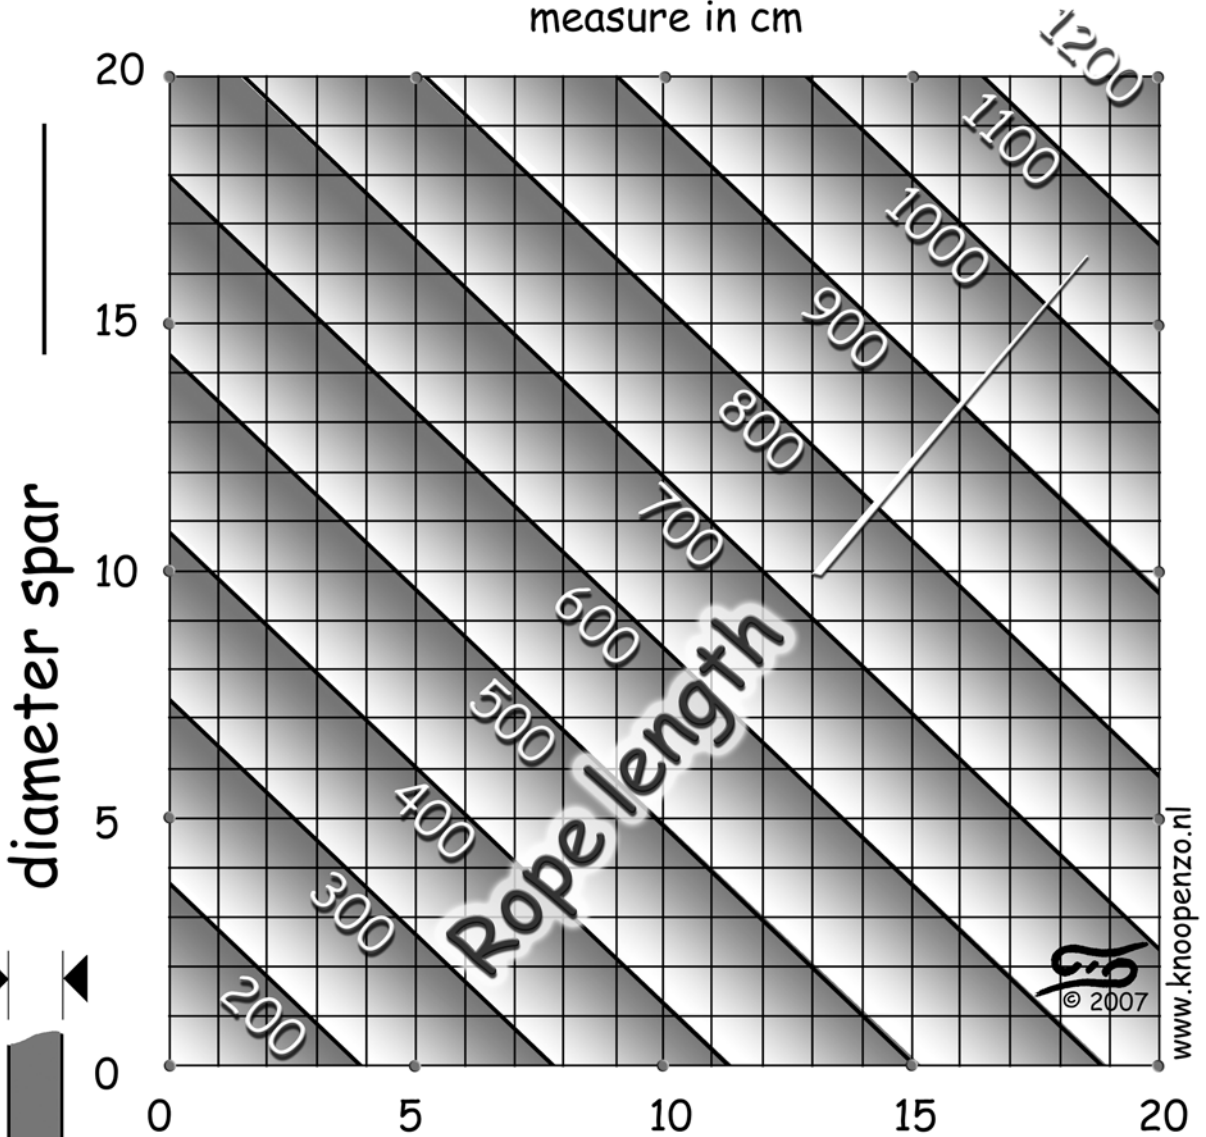

# Rope length for normal full square lashing

measure in cm

diameter spar

diameter rope 1 cm