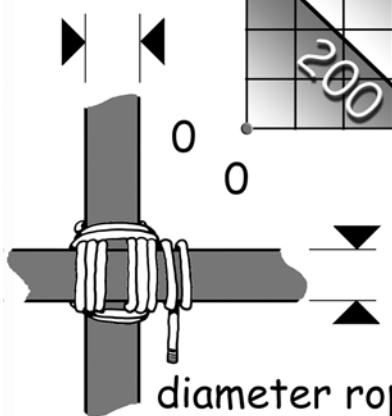

# Rope length for normal full square lashing

measure in cm

diameter spar

diameter rope 1 cm